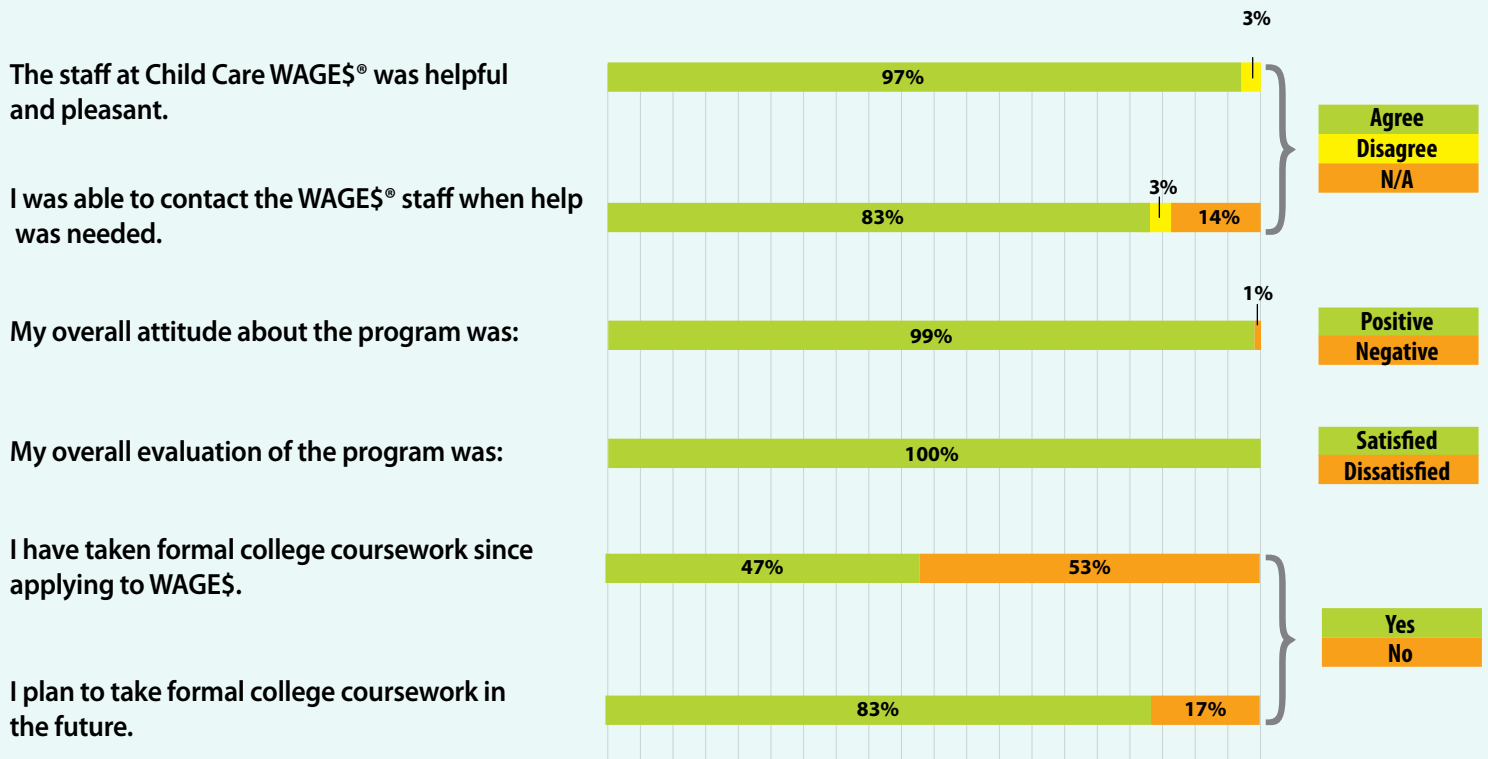

Child Care WAGE\$® Florida Project 2009-2010 Participant Evaluation Responses

Total served: 1,895 • Total number of responses: 1,006

Participants use their WAGE\$ Supplements to:

How did you learn about WAGE\$?