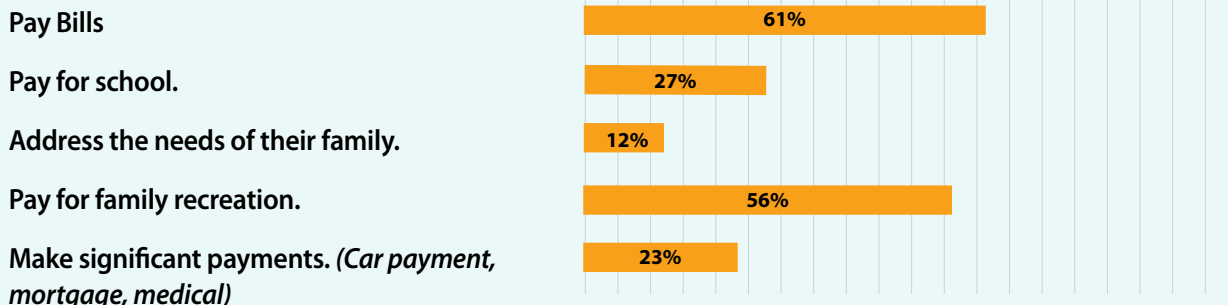

Child Care WAGE\$® Florida Project 2009-2010 Participant Evaluation Responses

Total served: 1,895 • Total number of responses: 1,006

Participants use their WAGE\$ Supplements to:

How did you learn about WAGE\$?